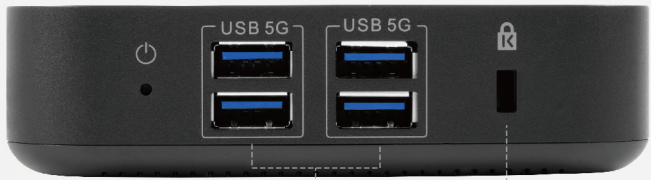

## DUD7200 USB-C 12-in 1 Triple 4K HDMI Display Universal Mini Dock

DUD7200: The Triple 4K HDMI Display Universal Mini Dock- Perfect for Travel and Work. DUD7200 is a small, compact, and easy-to-carry USB-C triple display universal dock that's perfect for travel and work. It features three HDMI ports with resolutions up to 3x4K60 specified in HDMI2.0, so you can extend your laptop screen to three external monitors and boost your productivity. DUD7200 also includes a up to PD85W passthrough port that can charge your laptop while you're working, as well as dual USB-C downlink ports and four USB-A ports that can charge your smartphone, tablet, or other devices. There's also an audio combo port for video conferencing or listening to music, and a 1GbpE RJ45 port for reliable network access.

### Feature

- Legacy triple display supported in resolution up to 3x4K60 as specified in HDMI2.0 to extend PC's screen to 3 external monitors at the same time.
- PD passthrough supplies up to PD85W to charge the laptop via 1m USB-C 10G tethered cable
- Dual USB-C 10G downlink ports to charge the smart phone, iphone, tablet, and other devices
- Quad USB-A 5G downlink ports to give sufficient power to USB accessories
- More Extension - 2x USB-C 10G ports and 4x USB-A 5G ports for your USB accessory connection
- An audio combo jack to your headphone for conferencing or listening to music
- Stable 1Gbps Ethernet port to access the network
- Compatibility – docking station compatible with Windows, Mac, and Chrome OS for your Windows, Macbook, Chromebook laptops
- VESA mounting design

# DUD7200 USB-C 12-in 1 Triple 4K HDMI Display Universal Mini Dock

1

2

3

4

5

6

7