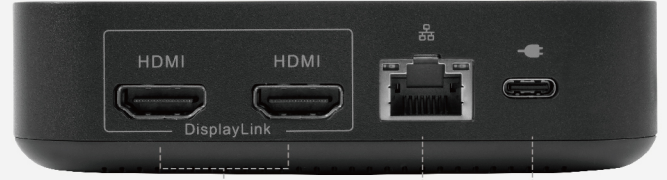

## DUD7200 USB-C 12-in 1 Triple 4K HDMI Display Universal Mini Dock

DUD7200: The Triple 4K HDMI Display Universal Mini Dock- Perfect for Travel and Work. DUD7200 is a small, compact, and easy-to-carry USB-C triple display universal dock that's perfect for travel and work. It features three HDMI ports with resolutions up to 3x4K60 specified in HDMI2.0, so you can extend your laptop screen to three external monitors and boost your productivity. DUD7200 also includes a up to PD85W passthrough port that can charge your laptop while you're working, as well as dual USB-C downlink ports and four USB-A ports that can charge your smartphone, tablet, or other devices. There's also an audio combo port for video conferencing or listening to music, and a 1GbpE RJ45 port for reliable network access.

### Feature

- Legacy triple display supported in resolution up to 3x4K60 as specified in HDMI2.0 to extend PC's screen to 3 external monitors at the same time.
- PD passthrough supplies up to PD85W to charge the laptop via 1m USB-C 10G tethered cable
- Dual USB-C 10G downlink ports to charge the smart phone, iphone, tablet, and other devices
- Quad USB-A 5G downlink ports to give sufficient power to USB accessories
- More Extension - 2x USB-C 10G ports and 4x USB-A 5G ports for your USB accessory connection
- An audio combo jack to your headphone for conferencing or listening to music
- Stable 1Gbps Ethernet port to access the network
- Compatibility – docking station compatible with Windows, Mac, and Chrome OS for your Windows, Macbook, Chromebook laptops
- VESA mounting design

# DUD7200 USB-C 12-in 1 Triple 4K HDMI Display Universal Mini Dock

1

2

3

4

5

6

7