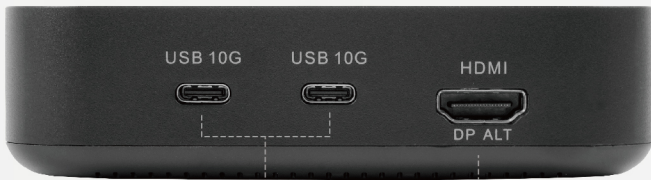

## DUD7200 USB-C 12-in 1 Triple 4K HDMI Display Universal Mini Dock

DUD7200: The Triple 4K HDMI Display Universal Mini Dock- Perfect for Travel and Work. DUD7200 is a small, compact, and easy-to-carry USB-C triple display universal dock that's perfect for travel and work. It features three HDMI ports with resolutions up to 3x4K60 specified in HDMI2.0, so you can extend your laptop screen to three external monitors and boost your productivity. DUD7200 also includes a up to PD85W passthrough port that can charge your laptop while you're working, as well as dual USB-C downlink ports and four USB-A ports that can charge your smartphone, tablet, or other devices. There's also an audio combo port for video conferencing or listening to music, and a 1GbpE RJ45 port for reliable network access.

### Feature

- Legacy triple display supported in resolution up to 3x4K60 as specified in HDMI2.0 to extend PC's screen to 3 external monitors at the same time.
- PD passthrough supplies up to PD85W to charge the laptop via 1m USB-C 10G tethered cable
- Dual USB-C 10G downlink ports to charge the smart phone, iphone, tablet, and other devices
- Quad USB-A 5G downlink ports to give sufficient power to USB accessories
- More Extension - 2x USB-C 10G ports and 4x USB-A 5G ports for your USB accessory connection
- An audio combo jack to your headphone for conferencing or listening to music
- Stable 1Gbps Ethernet port to access the network
- Compatibility – docking station compatible with Windows, Mac, and Chrome OS for your Windows, Macbook, Chromebook laptops
- VESA mounting design

# DUD7200 USB-C 12-in 1 Triple 4K HDMI Display Universal Mini Dock

1

2

3

4

5

6

7