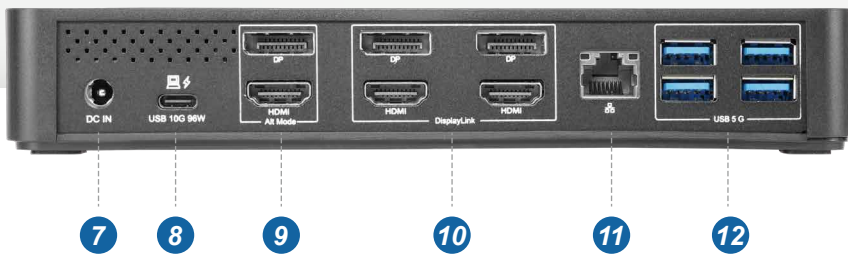

DUD3511

USB-C Triple 4K Display Docking Station

DUD3511 is a universal docking station for laptop with triple 4k displays that extends your productivity across up to three screens. Docking station has legacy display ports in HDMI2.0 or DP1.2 that have maximum resolution up to 3 x 4K60 display for various applications of information surveying, video conferencing & presentation, programming, media creativity, CAD drawing, engineering. USB-C uplink connecting the laptop supports PD96W to charge laptop as well as PD20W at USB-C downlink for USB accessory and to charge a smart phone. 1GbE LAN port connects the internet with fast 1000Mbps speed for multi-tasks and activities. Horizontal layout is easy for the cable management and the dock placement over the desktop.

USB-C Triple 4K Display Docking Station

- 1** Kensington Lock
- 2** Power Indicator LED (Blue) x 1
- 3** Indicator LED (Green) x 1
- 4** Audio Out (Headphone: 3.5mm TRS x 1)
- 5** Audio In (MIC: 3.5mm TRS x 1)
- 6** To accessory, 20W charging (USB-C 10G x 1)
- 7** Power In (135W, 20V/6.75A)
- 8** To Host, 96W charging (USB-C 10G x 1)
- 9** Display Output Alt (DP1.2/HDMI2.0 x 1)
- 10** Display Output (DP1.2/HDMI2.0 x 2)
- 11** To network (1GbE LAN x 1)
- 12** USB Extension (USB-A 5G x 4)
- 13** Power On button

Specification

Model	DUD3511
Description	USB-C Triple 4K Display Docking Station
Total Ports	14
Maximum Display	3x Display
Maximum Resolution	3x 4K60
Legacy Display Port	3x DP1.2 / HDMI2.0
USB-C Upstream	1x USB 10G
USB-C Downstream	1x USB-C 10G, 4x USB-A 5G
Audio Jack	1x 3.5mm TRS Headphone, 1x 3.5mm TRS Microphone
PD	PD96W (USB-C uplink), PD20W (USB-C downlink)