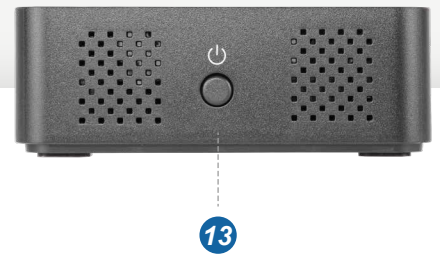

DUD3511

USB-C Triple 4K Display Docking Station

DUD3511 is a universal docking station for laptop with triple 4k displays that extends your productivity across up to three screens. Docking station has legacy display ports in HDMI2.0 or DP1.2 that have maximum resolution up to 3 x 4K60 display for various applications of information surveying, video conferencing & presentation, programming, media creativity, CAD drawing, engineering. USB-C uplink connecting the laptop supports PD96W to charge laptop as well as PD20W at USB-C downlink for USB accessory and to charge a smart phone. 1GbE LAN port connects the internet with fast 1000Mbps speed for multi-tasks and activities. Horizontal layout is easy for the cable management and the dock placement over the desktop.

USB-C Triple 4K Display Docking Station

- 1** Kensington Lock
- 2** Power Indicator LED (Blue) x 1
- 3** Indicator LED (Green) x 1
- 4** Audio Out (Headphone: 3.5mm TRS x 1)
- 5** Audio In (MIC: 3.5mm TRS x 1)
- 6** To accessory, 20W charging (USB-C 10G x 1)
- 7** Power In (135W, 20V/6.75A)
- 8** To Host, 96W charging (USB-C 10G x 1)
- 9** Display Output Alt (DP1.2/HDMI2.0 x 1)
- 10** Display Output (DP1.2/HDMI2.0 x 2)
- 11** To network (1GbE LAN x 1)
- 12** USB Extension (USB-A 5G x 4)
- 13** Power On button

Specification

Model	DUD3511
Description	USB-C Triple 4K Display Docking Station
Total Ports	14
Maximum Display	3x Display
Maximum Resolution	3x 4K60
Legacy Display Port	3x DP1.2 / HDMI2.0
USB-C Upstream	1x USB 10G
USB-C Downstream	1x USB-C 10G, 4x USB-A 5G
Audio Jack	1x 3.5mm TRS Headphone, 1x 3.5mm TRS Microphone
PD	PD96W (USB-C uplink), PD20W (USB-C downlink)