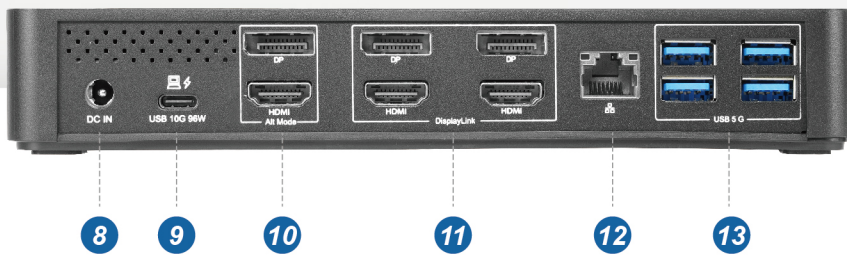

DUD3501

USB-C Triple 4K Display Docking Station

DUD3501 is a universal docking station for laptop with triple 4k displays that extends your productivity across up to three screens. Docking station has legacy display ports in HDMI2.0 or DP1.2 that have maximum resolution up to 3 x 4K60 display for various applications of information surveying, video conferencing & presentation, programming, media creativity, CAD drawing, engineering. USB-C uplink connecting the laptop supports PD96W to charge laptop as well as PD20W at USB-C downlink for USB accessory and to charge a smart phone. SD4.0 card reader provides a simple and convenient interface to access SD storage without needing additional SD card reader. Horizontal layout is easy for the cable management and the dock placement over the desktop.

USB-C Triple 4K Display Docking Station

- 1** Kensington Lock
- 2** Power Indicator LED (Blue) x 1
- 3** Indicator LED (Green) x 1
- 4** Audio Out
(Headphone: 3.5mm TRS x 1)
- 5** Audio In
(MIC: 3.5mm TRS x 1)
- 6** SD4.0 card reader x 1
- 7** To accessory,
20W charging (USB-C 10G x 1)
- 8** Power In
(135W, 20V/6.75A)
- 9** To Host,
96W charging (USB-C 10G x 1)
- 10** Display Output Alt
(DP1.2/HDMI2.0 x 1)
- 11** Display Output
(DP1.2/HDMI2.0 x 2)
- 12** To network
(1GbE LAN x 1)
- 13** USB Extension
(USB-A 5G x 4)
- 14** Power On button

Specification

Model	DUD3501
Description	USB-C Triple 4K Display Docking Station
Total Ports	16
Maximum Display	3x Display
Maximum Resolution	3x 4K60
Legacy Display Port	3x DP1.2 / HDMI2.0
USB-C Upstream	1x USB 10G
USB-C Downstream	1x USB-C 10G, 4x USB-A 5G
SD Card Reader	1x SD4.0
Audio Jack	1x 3.5mm TRS Headphone, 1x 3.5mm TRS Microphone
PD	PD96W (USB-C uplink), PD20W (USB-C downlink)