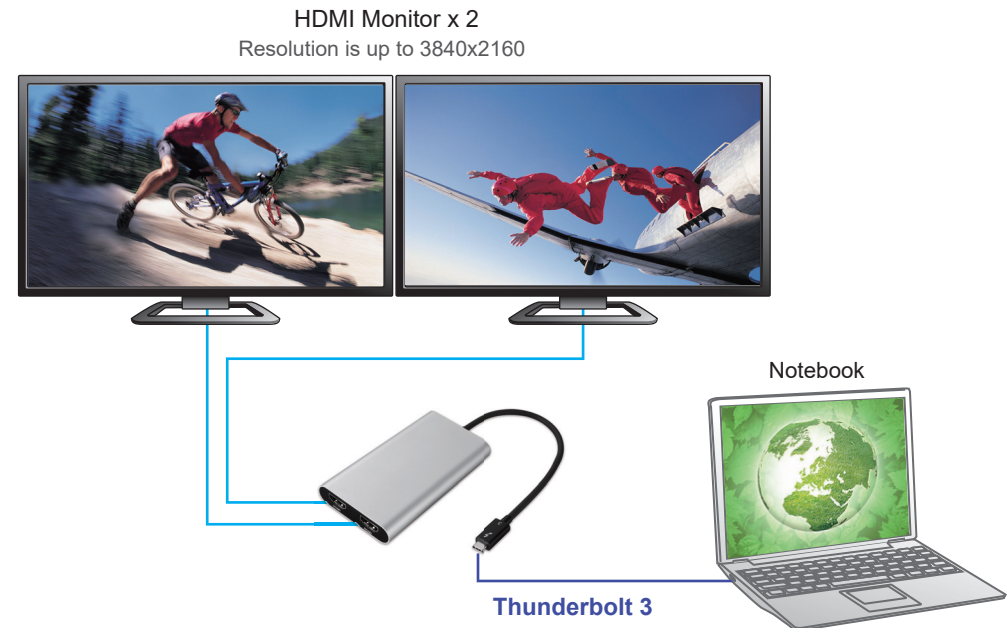

Application

GOOD WAY TECHNOLOGY CO., LTD.

3F, No. 135, Ln. 235, Baociao Rd., Sindian Dist., New Taipei City 231, Taiwan
Tel: 886-2-8919-1200 Fax: 886-2-8919-1220~1