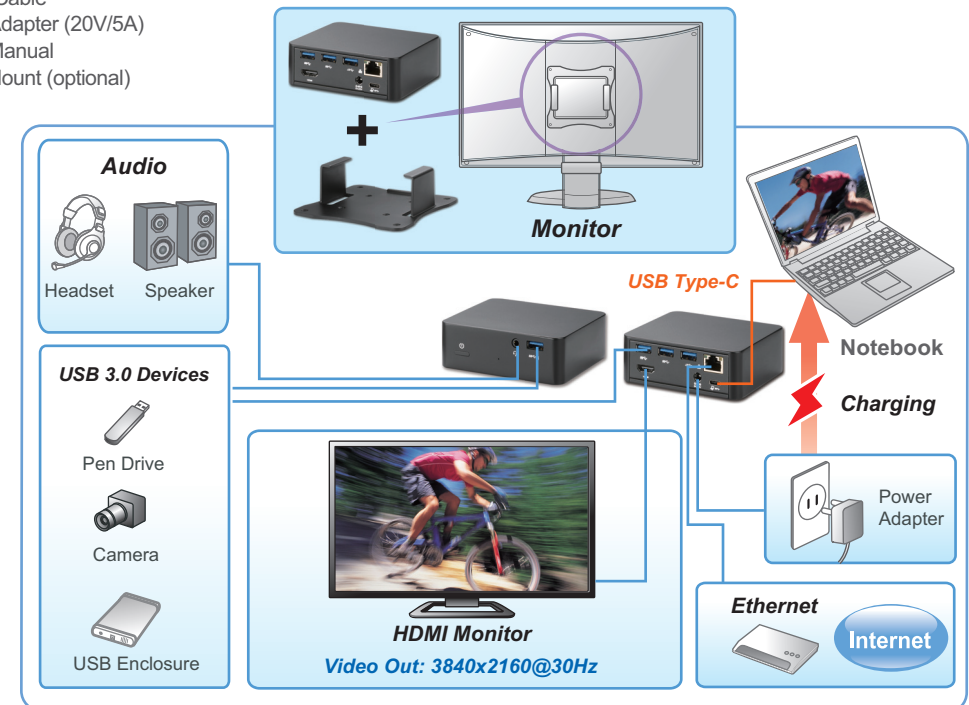

DUD1230

GOOD WAY TECHNOLOGY CO., LTD.

3F, No.135, Lane 235 Pau Chiao Rd., Hsin Tien, Taipei County, Taiwan
Tel: 886-2-8919-1200 Fax: 886-2-8919-1220-1
<http://www.goodway.com.tw> E-mail:sales@goodway.com.tw