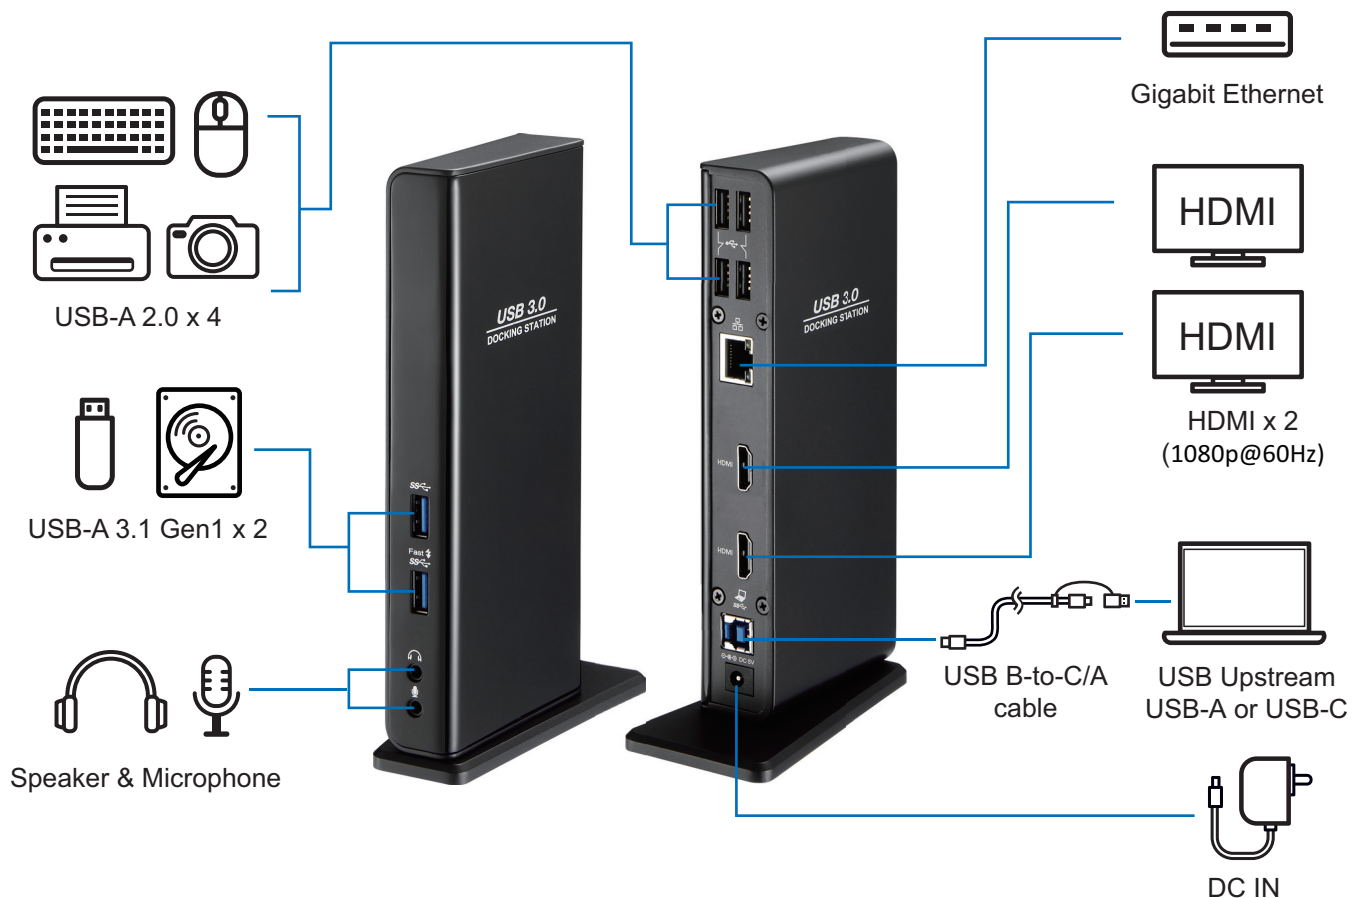

USB 3.0 / USB-C Dual Display Docking Station

DU31262

The USB 3.0/USB-C single/dual display docking station is designed for extra connectivity demands. With the docking station, you can extend the connection of a computer to more USB peripherals, Ethernet network, the speaker and the microphone through one single USB cable.

With the USB B-to-C / A cable, the docking station enables you to connect laptop either USB Type-A or USB Type-C port.

Highlight:

- Increased productivity by screen extension to multiple monitors
- Supports resolution up to dual 1080p@60Hz
- Compatible with USB 3.0 / 2.0 devices
- Multi-I/O for USB devices, LAN connectivity, Video and Audio ports

Application:

Specification:

Upstream USB-B 3.0		1
Downstream	USB-A 3.1 Gen 1	2 (one port supports BC1.2)
	USB-A 2.0	4
Video Input		2 x HDMI 1.3
Max. Resolution		Dual display up to 1080p@60Hz
LAN Port		Gigabit Ethernet
Power Source		Self-powered
Power Adapter		5V/4A
Dimension (L x W x H)		187.85 x 76.9x 31.08 mm
USB Cable bundled		USB B-to-C / A Cable 1m