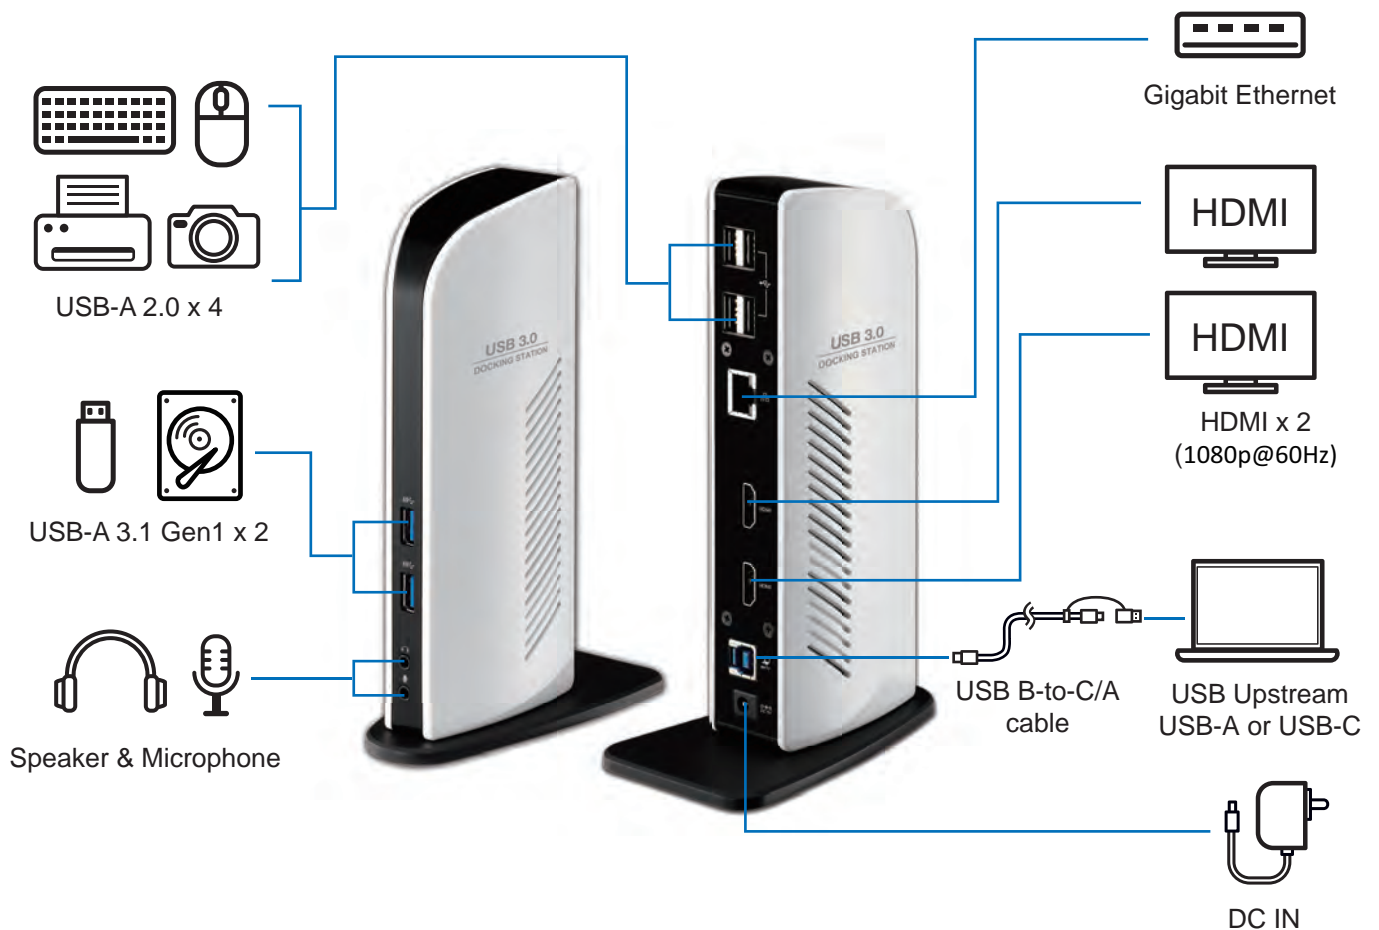

USB 3.0 / USB-C Dual Display Docking Station

DU31260

The USB 3.0/USB-C single/dual display docking station is designed for extra connectivity demands. With the docking station, you can extend the connection of a computer to more USB peripherals, Ethernet network, the speaker and the microphone through one single USB cable.

With the USB B-to-C/A cable, the docking station enables you to connect laptop either USB Type-A or USB Type-C port.

Highlight:

- Increased productivity by screen extension to multiple monitors
- Supports resolution up to dual 1080p@60Hz
- Compatible with USB 3.0/2.0 devices
- Multi-I/O for USB devices, LAN connectivity, Video and Audio ports

Application:

Specification:

Upstream USB-B 3.0		1
Downstream	USB-A 3.1 Gen 1	2 (one port supports BC1.2)
	USB-A 2.0	4
Video Input		2 x HDMI
Max. Resolution		Dual display up to 1080p@60Hz
LAN Port		Gigabit Ethernet
Power Source		Self-powered
Power Adapter		5V/4A
Dimension (L x W x H)		190 x 78 x 40 mm
USB Cable bundled		USB B-to-C/A Cable 1m