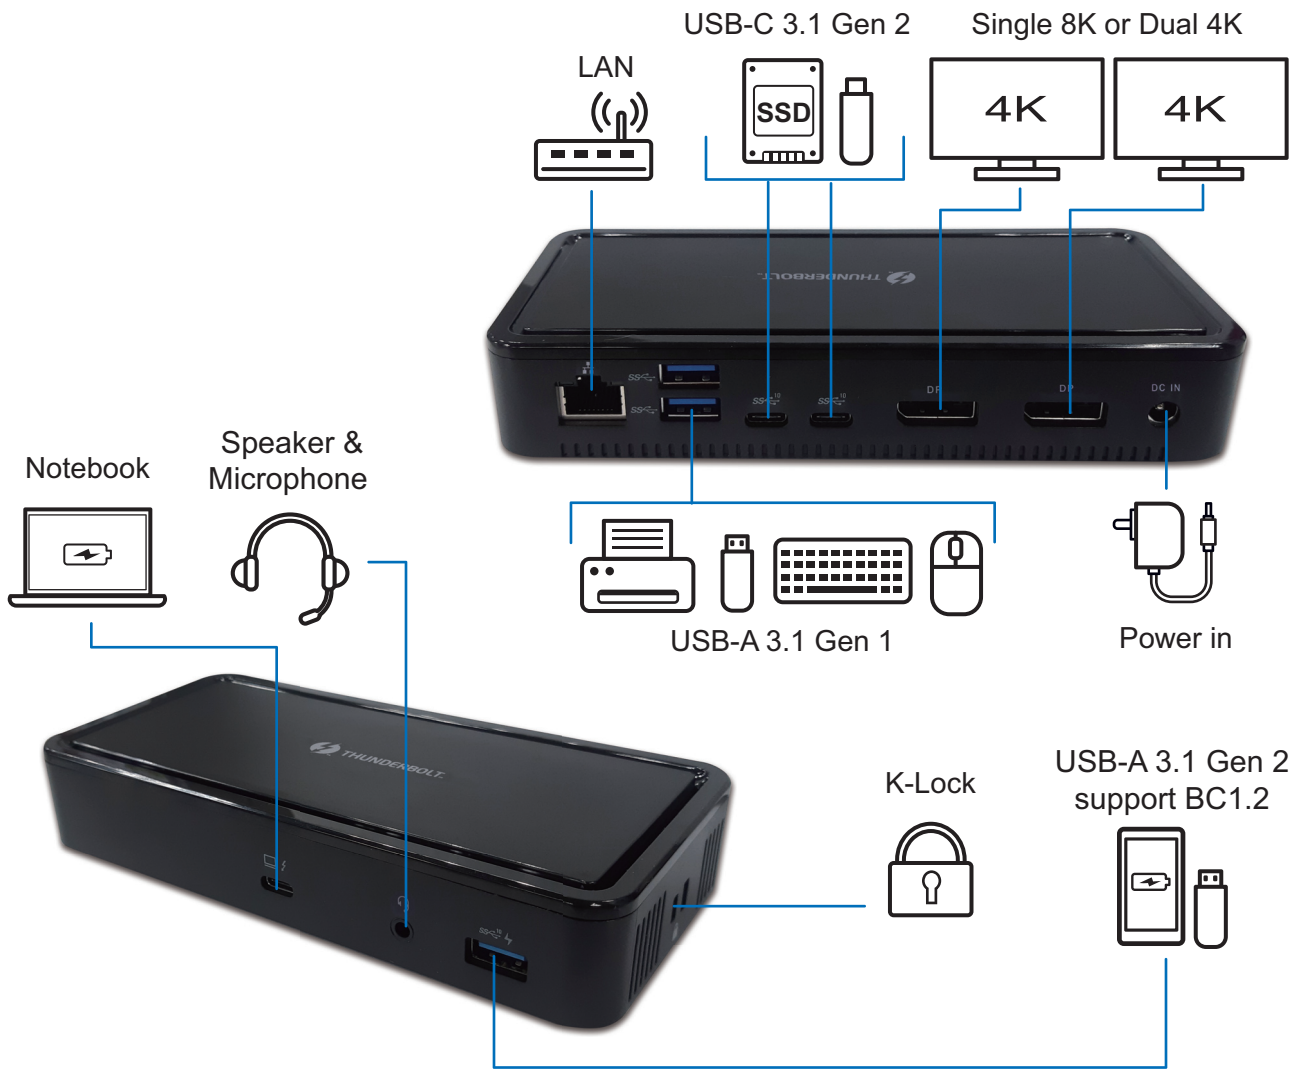

## Thunderbolt™ 3 Dual 4K Dock

Thunderbolt™ 3 Dual 4K Dock is designed for extending connectivity demands on both Windows® and Mac OS® with bandwidth up to 40Gbps, providing high speed data transfer. It is equipped with DP1.4 to support single 8K or dual 4K display, as well as quick charging with a single cable simultaneously.

### Highlight:

- Thunderbolt™ 3 single port with PD up to 60W
- DP1.4 output x 2 up to single 8K 30Hz, or dual 4K 60Hz displays
- USB-C 3.1 Gen 2 x 2
- UBS-A 3.1 x 3 with 1 port supports BC 1.2
- Giga Ethernet x 1, Combo Audio x 1
- Windows® and Mac OS®
- Compatible with Thunderbolt™ 3 and USB-C MFD mode

## Specification:

Thunderbolt™ 3 USB-C port		1
Video Out		DP 1.4 * 2
USB Downstream port	USB-A 3.1 Gen 1	2 rear
	USB-A 3.1 Gen 2 BC 1.2	1 front
	USB-C 3.1 Gen 2	2 rear
Audio	Headset	1
Ethernet	10/100/1000Mbps	1
Kensington Lock		1
Power Adapter		20V/6.75A
Max. PD Charging		60W
Operation Temperature		0 to 35 degree
Storage Temperature		-20 to 70 degree