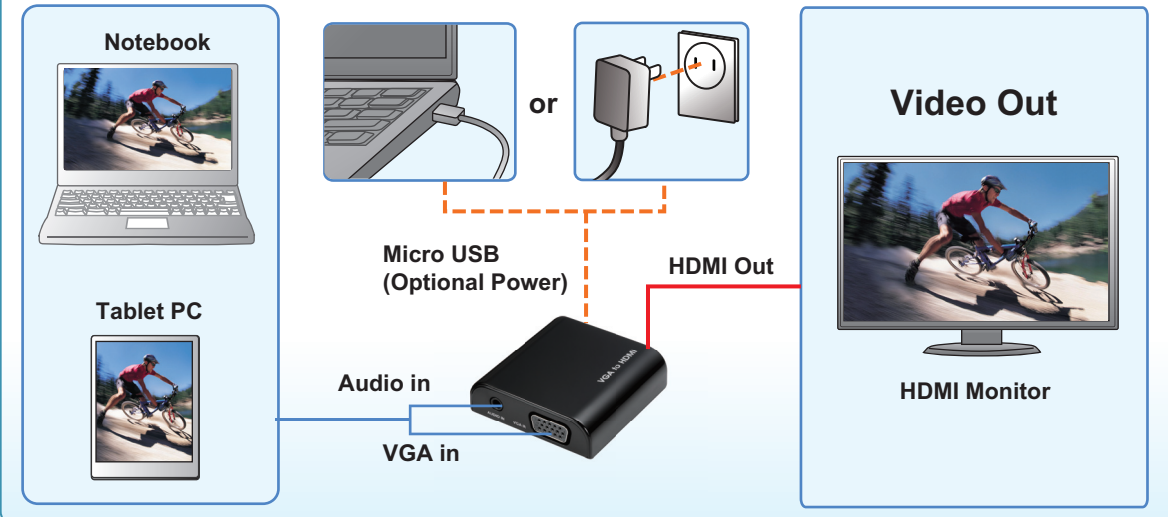

Application

GOOD WAY TECHNOLOGY CO., LTD.

3F, No. 135, Ln. 235, Baociao Rd., Sindian Dist., New Taipei City 231, Taiwan
Tel: 886-2-8919-1200 Fax: 886-2-8919-1220-1
<http://www.goodway.com.tw> E-mail: sales@goodway.com.tw