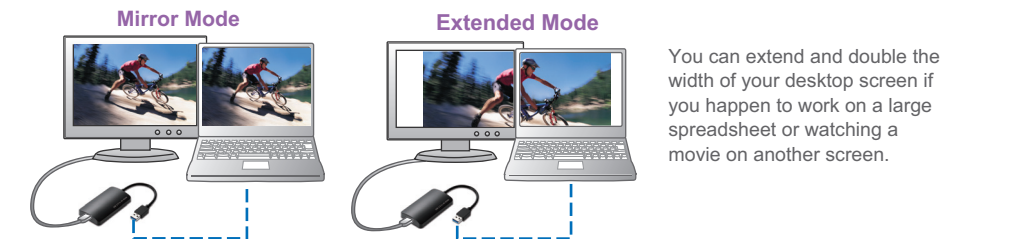

Application

You can extend and double the width of your desktop screen if you happen to work on a large spreadsheet or watching a movie on another screen.